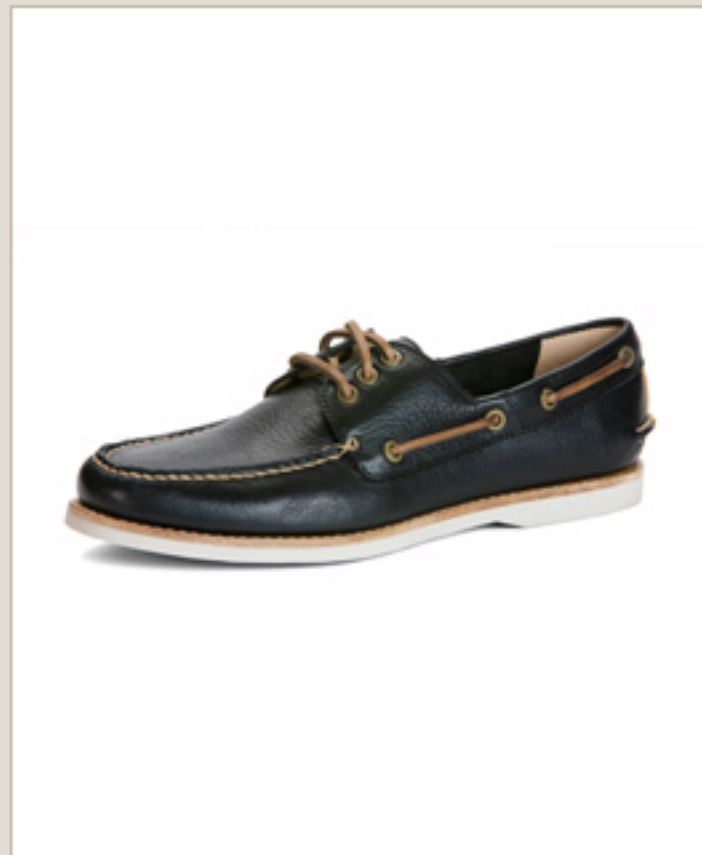

Shoes

Shoes

Loafers/Moccasins

Sandals

New Arrivals

View All

Small Frye

Accessories

Leather Care

Sully Boat

Not your Dad's old boat shoe, but rather a hip, slicker version with a modern silhouette. They've still got all the nuances and traditional elements you know and love -- retro cool is the look du jour.