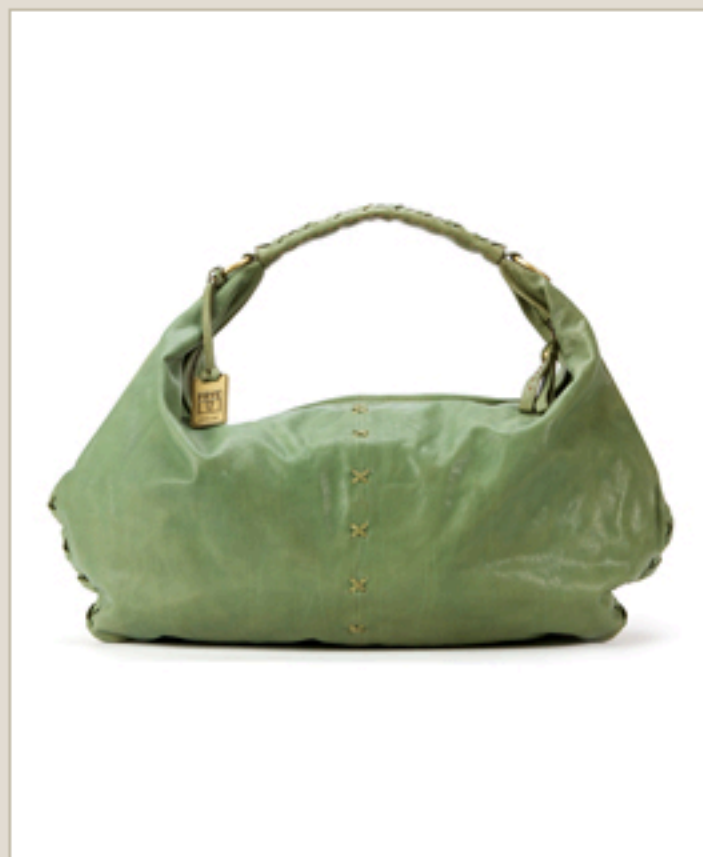

**LEATHER CARE**

**ABOUT US**

BROWSE BY STYLE

[Home](#) | [Accessories](#) | [Women](#) | [Blair Hobo](#)

<< [Back](#) | [Next](#) >>

**Women**

**Men**

**Small Frye**

## Blair Hobo

Super soft and oversized, this heavenly hobo hits the spot. Great looking, with fab lacing details and handcrafted topstitching give a simple hobo some extra punch.

Choose from a selection of hot, on point colors; add to that the quality you always expect from Frye and you'll be throwing this great bag over your shoulder every chance you get.

Height: 15" (center); width: 23.75" (top). Compartments include slip pockets, zip pockets and key clip. Handle drop: 14".

Unit Price: \$468.00    Style No: DB405LEA

Select Color:

Leaf

Select Quantity:

1

Total Price: