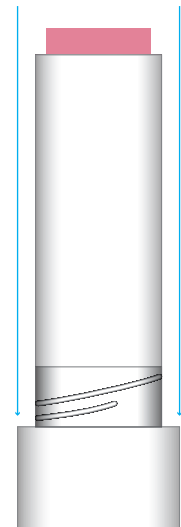

# Name Concepting

for component reference

poem wraps around  
primary and secondary

barrel interior  
matte opaque white

primary lid  
matte metallic

secondary  
matte metallic front,  
opaque white top