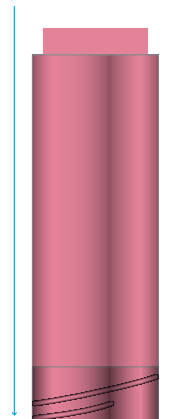

Name Concepting

for component reference

s.w.a.k.
(sealed with a kiss)

logo wraps around
sides of carton

barrel interior
matte metallic

primary lid
matte metallic

secondary
matte metallic